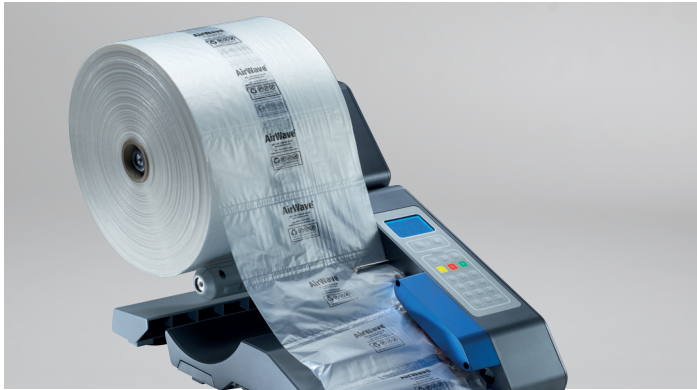

EN 2022-08

PILLOWS AND CUSHION PADDING

AirWave1 – flexible and modularly expandable

Your advantages at a glance:

- Modern, premium design
- New ergonomic program functions
- Lock function
- One-key technology
- 4 program locations
- Programmable power-save mode
- 5.6 kg weight
- CE, ETL and RoHS approved
- 8 - 10 m/min. output
- Extremely quiet ≤ 60 dB
- Universal power supply 115-230 volts
- Bluetooth control

Our films are also available as ECO, home-compostable, ClimaFilm, heavy-duty and antistatic versions.

AirWave®
www.floeter.com

Including AirWave® machine, 2 rolls of 7.1 film and 1 roll of 8.3 wrapper.

Starter set price from: **1.025,- EUR**

Please contact our consultants about special conditions for larger quantities. The prices listed are net of taxes plus Europe-wide shipment of 25 EURO per set.